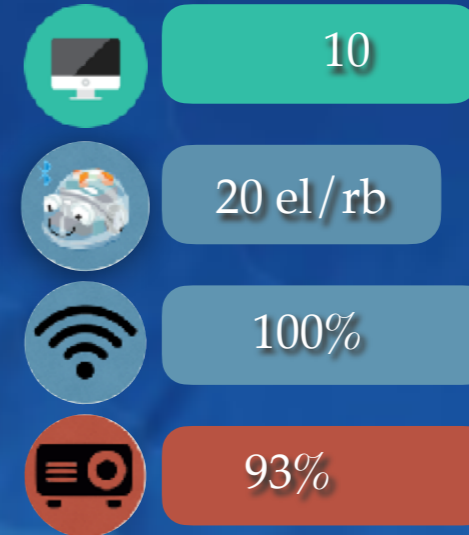

TAIARAPU EST