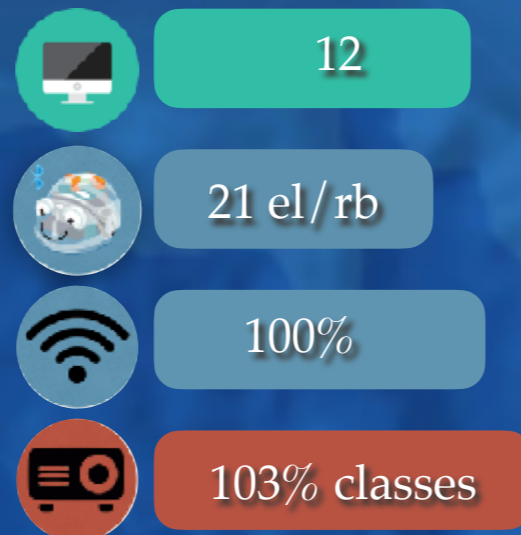

TAIARAPU OUEST